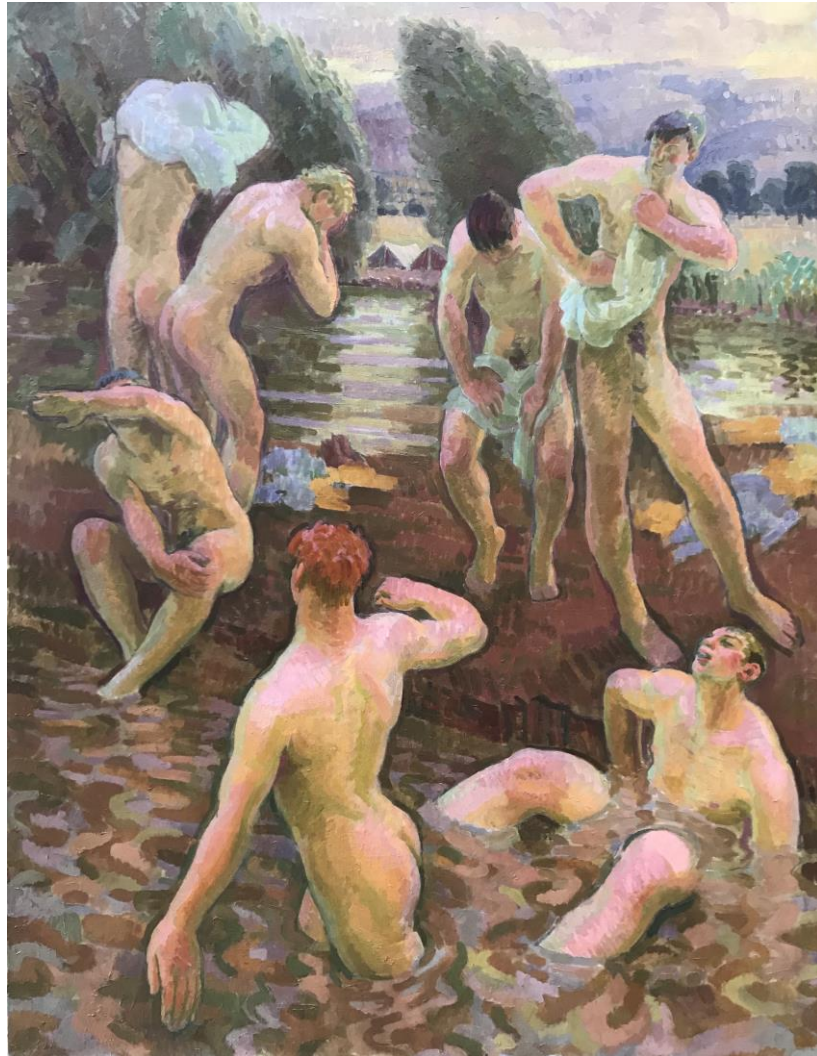

Henry Lamb MC RA (1883-1960)

Works from 1914 – 1921

9 October – 2 November 2019
Messums London

Collectors Preview: 8 October, 6 – 6.30pm
Artists Party: 8 October, 6.30 – 8.30pm

Press Release:

As representatives of the Henry Lamb Estate Messums London is delighted to present a collection of oils and drawings by Henry Lamb from 1914 – 1921.

complete his training as a Doctor at Guys Hospital from where he was commissioned into the Royal Army Medical Corp and posted to Salonika. He was shortly seconded to the Royal Inniskilling Fusiliers and travelled with them in 1917 to Palestine, where he was awarded his Military Cross, and then to France where he was gassed. He resigned his commission in 1919 and settled in Hampstead and from there painted some of his finest paintings, most of which are now in public collections, leading up to his first solo show at the Alpine Club in 1922.

The exhibition features a selection of working drawings for two of Lamb's most celebrated paintings, *Advance Dressing Station on the Struma 1916* (Manchester Art Gallery) and *Irish Troops in the Judeaen Hills, surprised by a Turkish bombardment, 1919* (Imperial War Museum). Also for sale is a painting of soldiers bathing in the Struma river in Greece, near Salonika where Lamb was stationed with the artist, Stanley Spencer. The relationship between the two artists is explored in a chapter in the catalogue for the show by David Taylor, curator of pictures and sculptures for the National Trust.